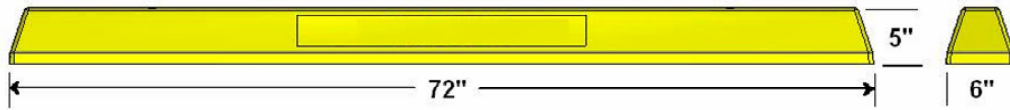

Concrete Products

72-inch Curb Stop With Safety Yellow or Handicap Blue Cover

Available in Safety Yellow or Handicap Blue

Note: drawings not to scale

Shope Concrete, LLC
1618 East Main Avenue
Puyallup, WA 98372-3142