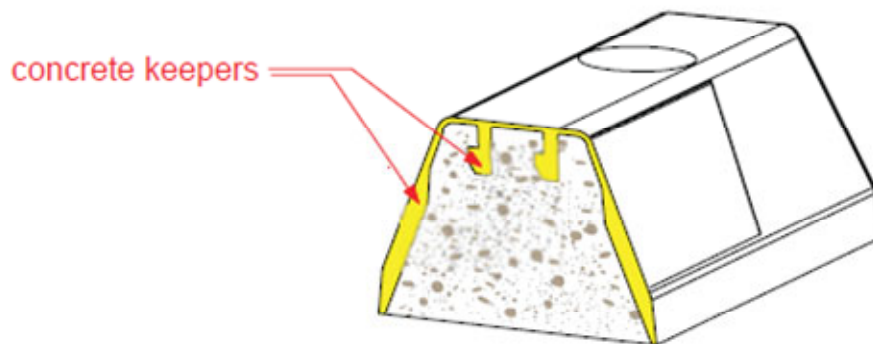

Concrete Products

72-inch Curb Stop With Safety Yellow or Handicap Blue Cover

COLORS: Safety Yellow OR Handicap Blue
MATERIAL: UV Stabilized, high-impact polymer

SECTION C - C

Note: drawings not to scale

Shope Concrete, LLC
1618 East Main Avenue
Puyallup, WA 98372-3142