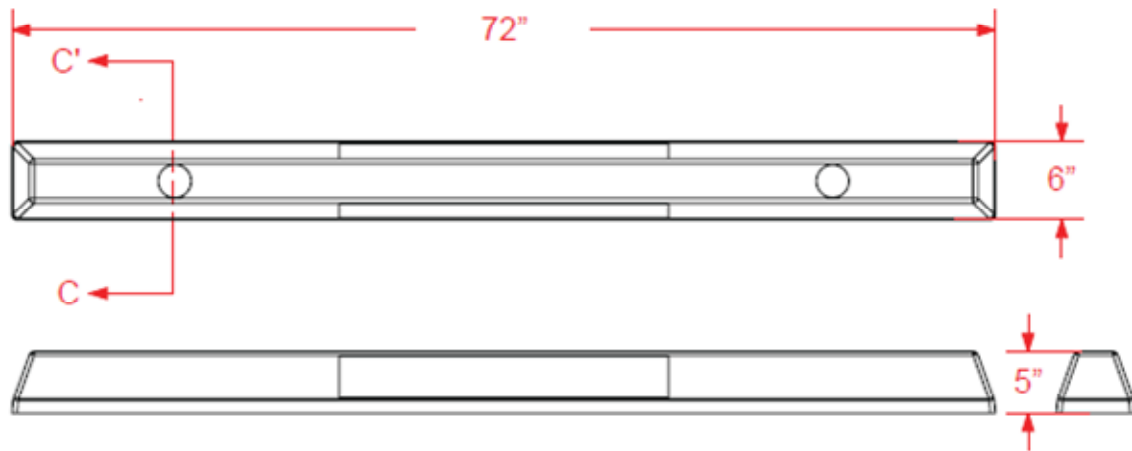

Concrete Products

72-inch Curb Stop With Safety Yellow or Handicap Blue Cover

COLORS: Safety Yellow OR Handicap Blue
MATERIAL: UV Stabilized, high-impact polymer

SECTION C - C

Note: drawings not to scale

Shope Concrete, LLC
1618 East Main Avenue
Puyallup, WA 98372-3142