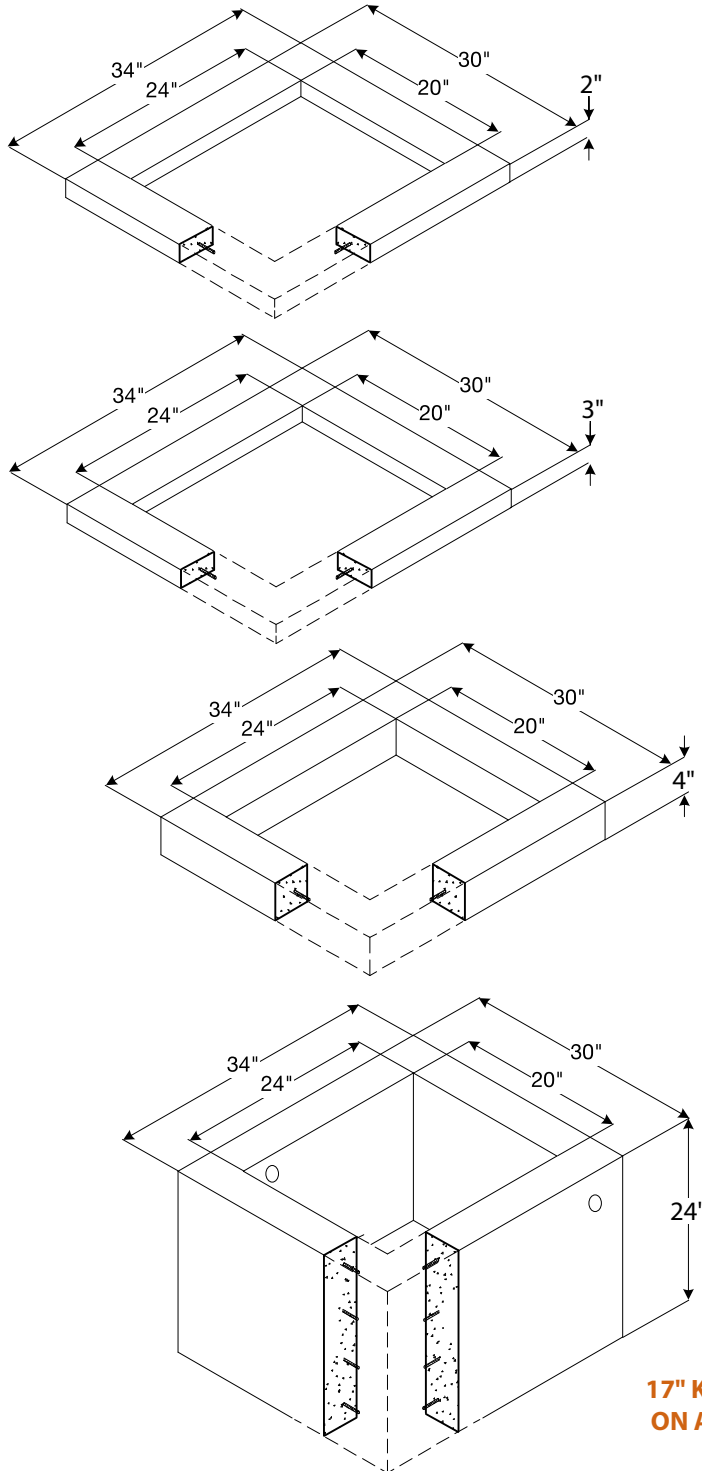

Catch Basins

WSDOT Catch Basin Risers Type 1

Note: Drawings not to scale

www.shopeconcrete.com

1-800-422-7560 [TOLL FREE]

Shope Concrete, LLC
1618 East Main Avenue
Puyallup, WA 98372-3142

(253) 848-1551
Fax Line 1 (253) 845-0292
Fax Line 2 (253) 864-6172