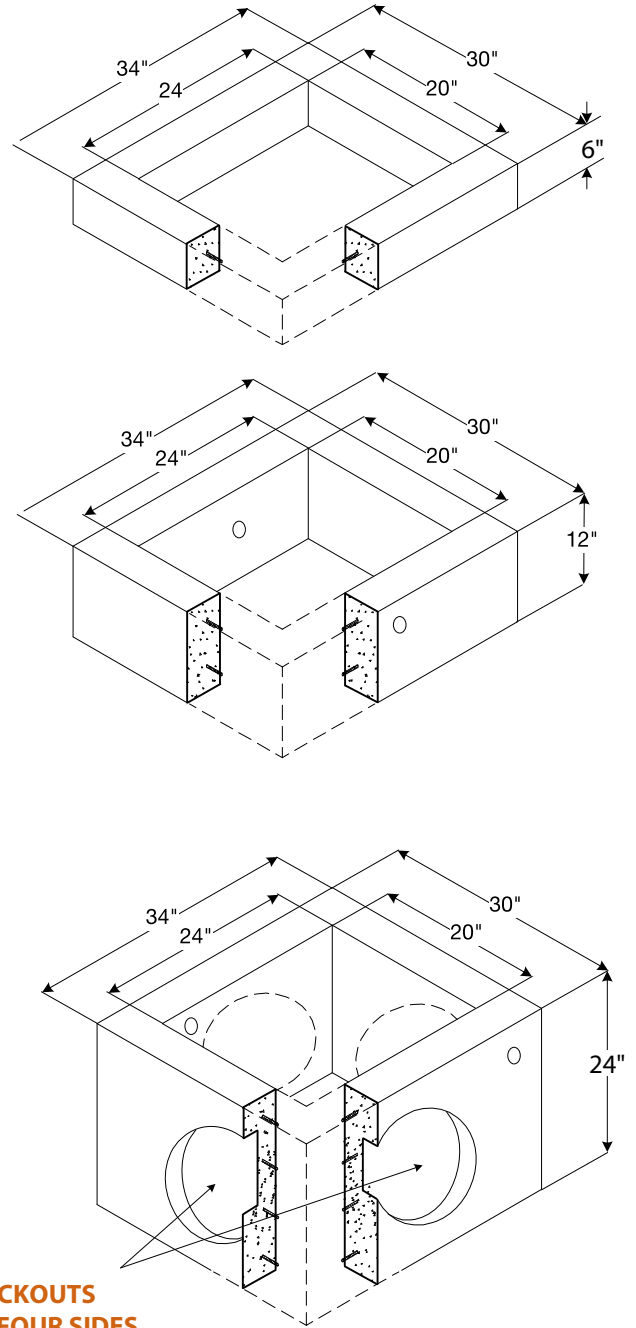

Catch Basins

WSDOT Catch Basin Risers Type 1

Note: Drawings not to scale

www.shopeconcrete.com

1-800-422-7560 [TOLL FREE]

Shope Concrete, LLC
1618 East Main Avenue
Puyallup, WA 98372-3142

(253) 848-1551
Fax Line 1 (253) 845-0292
Fax Line 2 (253) 864-6172